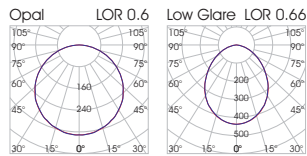

ECLIPSE Trimless

HIGH POWER
HIGH EFFICIENCY

46W 18W	75W 27W	105W 37W	134W 48W

Weight

3.63Kgs	5.48Kgs	7.42Kgs	10Kgs

HIGH POWER

HIGH EFFICIENCY